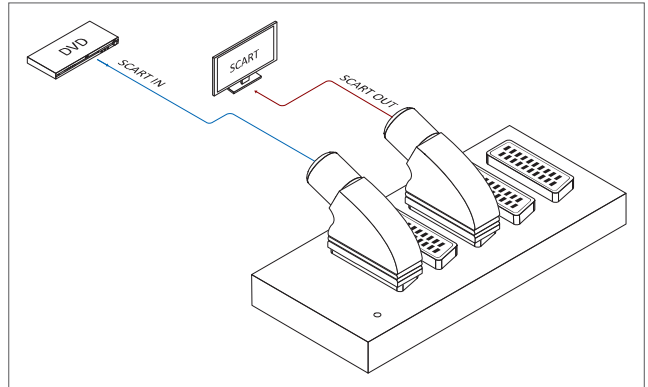

SB-3715

1x4 Scart Distribution Amplifier

SCART AUDIO AMPLIFIER

Input : 1x Scart
Output : 4x Scart

DIAGRAM TYPICAL

FEATURES

- Support SCART 1 input To 4 Outputs Routing Switcher
- Input: 1x SCART (RGB, S-Video, Composite Video and Stereo Audio)
Outputs: 4x SCART (RGB, S-Video, Composite Video and Stereo Audio)
- SCART Group input/output Signals included
 - RGB
 - S-Video (Y/C)
 - Composite Video
 - Audio: Stereo Audio (AR, AL)
- Refresh: for HDTV 480i, 480p, 576p, 720p, 1080i, 1080p
- Auto Scan 16:9 and 4:3 Screen Line vision
- Power on status with LED display on power switch
- Power Supply for 100~230VAC, 12VDC Universal Type switch

SPECIFICATIONS

Type of Switcher	1 in To 4 out SCART Routing Switcher
Type of Signal	SCART (RGB, S-Video, Composite Video and Stereo Audio)
Video Bandwidth	110 MHz, -3dB (G=+2)
High Speed and fast settling	on 5V
HDTV	480i, 480p, 576p, 720p, 1080i, 1080p
Low Power	4.4 mA/Amplifier
Scan Rates Accepted	50Hz or 60Hz
Monitor screen	Auto Scan 16:9 or 4:3
Lower power consumed	consumed full load under 650/400Ma
Controls	power switch with LED readout
Safety approvals	CE, FCC
Dimension (WxDxH)	6.88" x 3.14" x 0.98" (175mm x 80mm x 25mm)
Weight	0.7 kg / 1.54 lb
Power Supply	DC 12V, @1A (World Wide Universal AC 100~240V 50/60Hz)

SB-3720

1x8 Scart Distribution Amplifier

SCART AUDIO AMPLIFIER

Input : 1x Scart
Output : 8x Scart

DIAGRAM TYPICAL

FEATURES

- Support SCART 1 input To 8 Outputs Routing Switcher
- Input : 1x SCART (RGB, S-Video, Composite Video and Stereo Audio)
Outputs: 8x SCART (RGB, S-Video, Composite Video and Stereo Audio)
- SCART Group input/output Signals included
 - RGB
 - S-Video (Y/C)
 - Composite Video
 - Audio: Stereo Audio (AR, AL)
- Refresh: for HDTV 480i, 480p, 576p, 720p, 1080i, 1080p
- Auto Scan 16:9 and 4:3 Screen Line vision
- Power on status with LED display on power switch
- Power Supply for 100~230VAC, 12VDC Universal Type switch