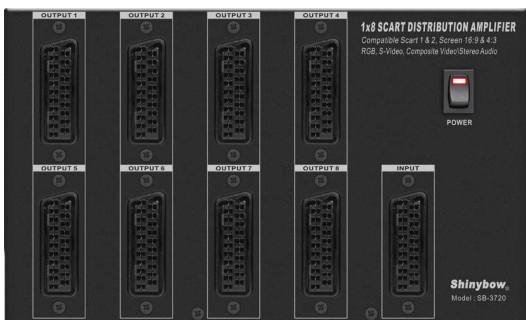

SB-3715

1x4 Scart Distribution Amplifier

SCART AUDIO AMPLIFIER

Input : 1x Scart
Output : 4x Scart

DIAGRAM TYPICAL

FEATURES

- Support SCART 1 input To 4 Outputs Routing Switcher
- Input: 1x SCART (RGB, S-Video, Composite Video and Stereo Audio)
Outputs: 4x SCART (RGB, S-Video, Composite Video and Stereo Audio)
- SCART Group input/output Signals included
 - RGB
 - S-Video (Y/C)
 - Composite Video
 - Audio: Stereo Audio (AR, AL)
- Refresh: for HDTV 480i, 480p, 576p, 720p, 1080i, 1080p
- Auto Scan 16:9 and 4:3 Screen Line vision
- Power on status with LED display on power switch
- Power Supply for 100~230VAC, 12VDC Universal Type switch

SPECIFICATIONS

Type of Switcher	1 in To 4 out SCART Routing Switcher
Type of Signal	SCART (RGB, S-Video, Composite Video and Stereo Audio)
Video Bandwidth	110 MHz, -3dB (G=+2)
High Speed and fast settling	on 5V
HDTV	480i, 480p, 576p, 720p, 1080i, 1080p
Low Power	4.4 mA/Amplifier
Scan Rates Accepted	50Hz or 60Hz
Monitor screen	Auto Scan 16:9 or 4:3
Lower power consumed	consumed full load under 650/400Ma
Controls	power switch with LED readout
Safety approvals	CE, FCC
Dimension (WxDxH)	6.88" x 3.14" x 0.98" (175mm x 80mm x 25mm)
Weight	0.7 kg / 1.54 lb
Power Supply	DC 12V, @1A (World Wide Universal AC 100~240V 50/60Hz)

SB-3720

1x8 Scart Distribution Amplifier

SCART AUDIO AMPLIFIER

Input : 1x Scart
Output : 8x Scart

DIAGRAM TYPICAL

FEATURES

- Support SCART 1 input To 8 Outputs Routing Switcher
- Input : 1x SCART (RGB, S-Video, Composite Video and Stereo Audio)
Outputs: 8x SCART (RGB, S-Video, Composite Video and Stereo Audio)
- SCART Group input/output Signals included
 - RGB
 - S-Video (Y/C)
 - Composite Video
 - Audio: Stereo Audio (AR, AL)
- Refresh: for HDTV 480i, 480p, 576p, 720p, 1080i, 1080p
- Auto Scan 16:9 and 4:3 Screen Line vision
- Power on status with LED display on power switch
- Power Supply for 100~230VAC, 12VDC Universal Type switch