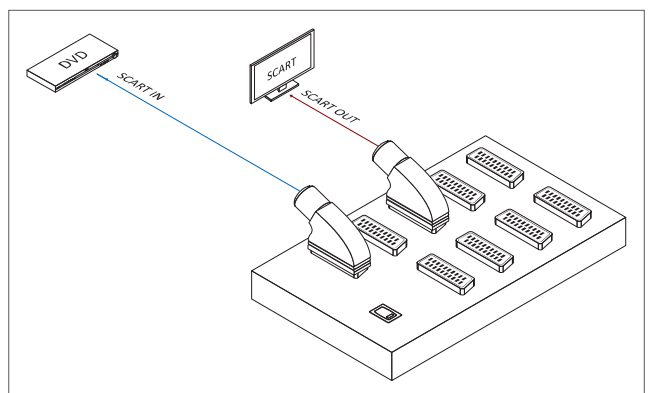

SPECIFICATIONS

Type of Switcher	1 in To 4 out SCART Routing Switcher
Type of Signal	SCART (RGB, S-Video, Composite Video and Stereo Audio)
Video Bandwidth	110 MHz, -3dB (G=+2)
High Speed and fast settling	on 5V
HDTV	480i, 480p, 576p, 720p, 1080i, 1080p
Low Power	4.4 mA/Amplifier
Scan Rates Accepted	50Hz or 60Hz
Monitor screen	Auto Scan 16:9 or 4:3
Lower power consumed	consumed full load under 650/400Ma
Controls	power switch with LED readout
Safety approvals	CE, FCC
Dimension (WxDxH)	6.88" x 3.14" x 0.98" (175mm x 80mm x 25mm)
Weight	0.7 kg / 1.54 lb
Power Supply	DC 12V, @1A (World Wide Universal AC 100~240V 50/60Hz)

SB-3720

1x8 Scart Distribution Amplifier

SCART AUDIO AMPLIFIER

Input : 1x Scart
Output : 8x Scart

DIAGRAM TYPICAL

FEATURES

- Support SCART 1 input To 8 Outputs Routing Switcher
- Input : 1x SCART (RGB, S-Video, Composite Video and Stereo Audio)
Outputs: 8x SCART (RGB, S-Video, Composite Video and Stereo Audio)
- SCART Group input/output Signals included
 - RGB
 - S-Video (Y/C)
 - Composite Video
 - Audio: Stereo Audio (AR, AL)
- Refresh: for HDTV 480i, 480p, 576p, 720p, 1080i, 1080p
- Auto Scan 16:9 and 4:3 Screen Line vision
- Power on status with LED display on power switch
- Power Supply for 100~230VAC, 12VDC Universal Type switch

SPECIFICATIONS

Type of Switcher	1 in To 8 out SCART Routing Switcher
Type of Signal	SCART (RGB, S-Video, Composite Video and Stereo Audio)
Video Bandwidth	110 MHz, -3dB (G=+2)
High Speed and fast settling	on 5V
HDTV	480i, 480p, 576p, 720p, 1080i, 1080p
Low Power	4.4 mA/Amplifier
Scan Rates Accepted	50Hz or 60Hz
Monitor screen	Auto Scan 16:9 or 4:3
Lower power consumed	consumed full load under 650/400mA
Controls	power switch with LED readout
Safety approvals	CE, FCC
Dimension (WxDxH)	9.44" x 5.70" x 1.06" (240mm x 145mm x 27mm)
Weight	0.8 kg / 1.76 lb
Power Supply	DC 12V, @1A (World Wide Universal AC 100~240V 50/60Hz)