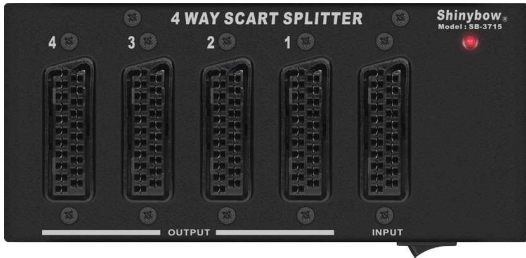

SB-3715

1x4 Scart Distribution Amplifier

SCART AUDIO AMPLIFIER

Input : 1x Scart
Output : 4x Scart

DIAGRAM TYPICAL

FEATURES

- Support SCART 1 input To 4 Outputs Routing Switcher
- Input: 1x SCART (RGB, S-Video, Composite Video and Stereo Audio)
Outputs: 4x SCART (RGB, S-Video, Composite Video and Stereo Audio)
- SCART Group input/output Signals included
 - RGB
 - S-Video (Y/C)
 - Composite Video
 - Audio: Stereo Audio (AR, AL)
- Refresh: for HDTV 480i, 480p, 576p, 720p, 1080i, 1080p
- Auto Scan 16:9 and 4:3 Screen Line vision
- Power on status with LED display on power switch
- Power Supply for 100~230VAC, 12VDC Universal Type switch

SPECIFICATIONS

Type of Switcher	1 in To 4 out SCART Routing Switcher
Type of Signal	SCART (RGB, S-Video, Composite Video and Stereo Audio)
Video Bandwidth	110 MHz, -3dB (G=+2)
High Speed and fast settling	on 5V
HDTV	480i, 480p, 576p, 720p, 1080i, 1080p
Low Power	4.4 mA/Amplifier
Scan Rates Accepted	50Hz or 60Hz
Monitor screen	Auto Scan 16:9 or 4:3
Lower power consumed	consumed full load under 650/400Ma
Controls	power switch with LED readout
Safety approvals	CE, FCC
Dimension (WxDxH)	6.88" x 3.14" x 0.98" (175mm x 80mm x 25mm)
Weight	0.7 kg / 1.54 lb
Power Supply	DC 12V, @1A (World Wide Universal AC 100~240V 50/60Hz)

SB-3720

1x8 Scart Distribution Amplifier

SCART AUDIO AMPLIFIER

Input : 1x Scart
Output : 8x Scart

DIAGRAM TYPICAL

FEATURES

- Support SCART 1 input To 8 Outputs Routing Switcher
- Input : 1x SCART (RGB, S-Video, Composite Video and Stereo Audio)
Outputs: 8x SCART (RGB, S-Video, Composite Video and Stereo Audio)
- SCART Group input/output Signals included
 - RGB
 - S-Video (Y/C)
 - Composite Video
 - Audio: Stereo Audio (AR, AL)
- Refresh: for HDTV 480i, 480p, 576p, 720p, 1080i, 1080p
- Auto Scan 16:9 and 4:3 Screen Line vision
- Power on status with LED display on power switch
- Power Supply for 100~230VAC, 12VDC Universal Type switch