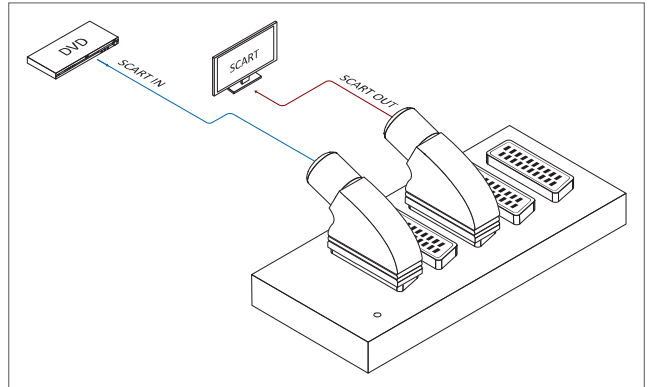

## SB-3715

1x4 Scart Distribution Amplifier

SCART AUDIO AMPLIFIER

Input : 1x Scart  
Output : 4x Scart

### DIAGRAM TYPICAL

### FEATURES

01. Support SCART 1 input To 4 Outputs Routing Switcher
02. Input: 1x SCART (RGB, S-Video, Composite Video and Stereo Audio)  
Outputs: 4x SCART (RGB, S-Video, Composite Video and Stereo Audio)
03. SCART Group input/output Signals included
  - RGB
  - S-Video (Y/C)
  - Composite Video
  - Audio: Stereo Audio (AR, AL)
04. Refresh: for HDTV 480i, 480p, 576p, 720p, 1080i, 1080p
05. Auto Scan 16:9 and 4:3 Screen Line vision
06. Power on status with LED display on power switch
07. Power Supply for 100~230VAC, 12VDC Universal Type switch

### SPECIFICATIONS

Type of Switcher	1 in To 4 out SCART Routing Switcher
Type of Signal	SCART (RGB, S-Video, Composite Video and Stereo Audio)
Video Bandwidth	110 MHz, -3dB (G=+2)
High Speed and fast settling	on 5V
HDTV	480i, 480p, 576p, 720p, 1080i, 1080p
Low Power	4.4 mA/Amplifier
Scan Rates Accepted	50Hz or 60Hz
Monitor screen	Auto Scan 16:9 or 4:3
Lower power consumed	consumed full load under 650/400Ma
Controls	power switch with LED readout
Safety approvals	CE, FCC
Dimension (WxDxH)	6.88" x 3.14" x 0.98" (175mm x 80mm x 25mm)
Weight	0.7 kg / 1.54 lb
Power Supply	DC 12V, @1A (World Wide Universal AC 100~240V 50/60Hz)