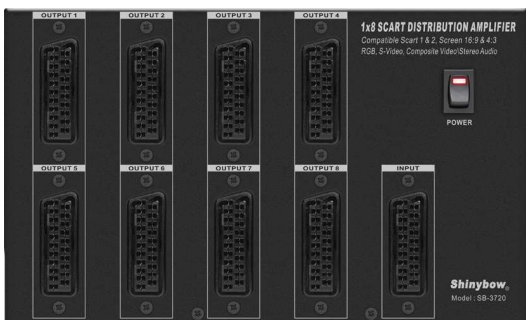

## SB-3715

1x4 Scart Distribution Amplifier

SCART AUDIO AMPLIFIER

Input : 1x Scart  
Output : 4x Scart

### FEATURES

01. Support SCART 1 input To 4 Outputs Routing Switcher
02. Input: 1x SCART (RGB, S-Video, Composite Video and Stereo Audio)  
Outputs: 4x SCART (RGB, S-Video, Composite Video and Stereo Audio)
03. SCART Group input/output Signals included
  - RGB
  - S-Video (Y/C)
  - Composite Video
  - Audio: Stereo Audio (AR, AL)
04. Refresh: for HDTV 480i, 480p, 576p, 720p, 1080i, 1080p
05. Auto Scan 16:9 and 4:3 Screen Line vision
06. Power on status with LED display on power switch
07. Power Supply for 100~230VAC, 12VDC Universal Type switch

### SPECIFICATIONS

Type of Switcher	1 in To 4 out SCART Routing Switcher
Type of Signal	SCART (RGB, S-Video, Composite Video and Stereo Audio)
Video Bandwidth	110 MHz, -3dB (G=+2)
High Speed and fast settling	on 5V
HDTV	480i, 480p, 576p, 720p, 1080i, 1080p
Low Power	4.4 mA/Amplifier
Scan Rates Accepted	50Hz or 60Hz
Monitor screen	Auto Scan 16:9 or 4:3
Lower power consumed	consumed full load under 650/400Ma
Controls	power switch with LED readout
Safety approvals	CE, FCC
Dimension (WxDxH)	6.88" x 3.14" x 0.98" (175mm x 80mm x 25mm)
Weight	0.7 kg / 1.54 lb
Power Supply	DC 12V, @1A (World Wide Universal AC 100~240V 50/60Hz)

## SB-3720

1x8 Scart Distribution Amplifier

SCART AUDIO AMPLIFIER

Input : 1x Scart  
Output : 8x Scart