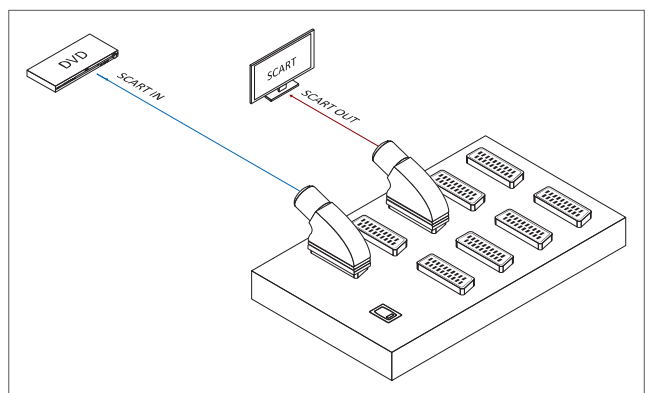

### SPECIFICATIONS

Type of Switcher	1 in To 4 out SCART Routing Switcher
Type of Signal	SCART (RGB, S-Video, Composite Video and Stereo Audio)
Video Bandwidth	110 MHz, -3dB (G=+2)
High Speed and fast settling	on 5V
HDTV	480i, 480p, 576p, 720p, 1080i, 1080p
Low Power	4.4 mA/Amplifier
Scan Rates Accepted	50Hz or 60Hz
Monitor screen	Auto Scan 16:9 or 4:3
Lower power consumed	consumed full load under 650/400Ma
Controls	power switch with LED readout
Safety approvals	CE, FCC
Dimension (WxDxH)	6.88" x 3.14" x 0.98" (175mm x 80mm x 25mm)
Weight	0.7 kg / 1.54 lb
Power Supply	DC 12V, @1A (World Wide Universal AC 100~240V 50/60Hz)

## SB-3720

1x8 Scart Distribution Amplifier

SCART AUDIO AMPLIFIER

Input : 1x Scart  
Output : 8x Scart

### DIAGRAM TYPICAL

### FEATURES

01. Support SCART 1 input To 8 Outputs Routing Switcher
02. Input : 1x SCART (RGB, S-Video, Composite Video and Stereo Audio)  
Outputs: 8x SCART (RGB, S-Video, Composite Video and Stereo Audio)
03. SCART Group input/output Signals included
  - RGB
  - S-Video (Y/C)
  - Composite Video
  - Audio: Stereo Audio (AR, AL)
04. Refresh: for HDTV 480i, 480p, 576p, 720p, 1080i, 1080p
05. Auto Scan 16:9 and 4:3 Screen Line vision
06. Power on status with LED display on power switch
07. Power Supply for 100~230VAC, 12VDC Universal Type switch