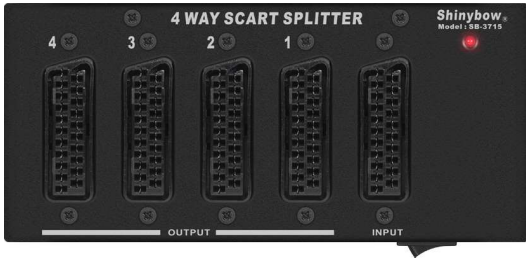

## SB-3715

1x4 Scart Distribution Amplifier

SCART AUDIO AMPLIFIER

Input : 1x Scart  
Output : 4x Scart

### FEATURES

01. Support SCART 1 input To 4 Outputs Routing Switcher
02. Input: 1x SCART (RGB, S-Video, Composite Video and Stereo Audio)  
Outputs: 4x SCART (RGB, S-Video, Composite Video and Stereo Audio)
03. SCART Group input/output Signals included
  - RGB
  - S-Video (Y/C)
  - Composite Video
  - Audio: Stereo Audio (AR, AL)
04. Refresh: for HDTV 480i, 480p, 576p, 720p, 1080i, 1080p
05. Auto Scan 16:9 and 4:3 Screen Line vision
06. Power on status with LED display on power switch
07. Power Supply for 100~230VAC, 12VDC Universal Type switch

### SPECIFICATIONS

Type of Switcher	1 in To 4 out SCART Routing Switcher
Type of Signal	SCART (RGB, S-Video, Composite Video and Stereo Audio)
Video Bandwidth	110 MHz, -3dB (G=+2)
High Speed and fast settling	on 5V
HDTV	480i, 480p, 576p, 720p, 1080i, 1080p
Low Power	4.4 mA/Amplifier
Scan Rates Accepted	50Hz or 60Hz
Monitor screen	Auto Scan 16:9 or 4:3
Lower power consumed	consumed full load under 650/400Ma
Controls	power switch with LED readout
Safety approvals	CE, FCC
Dimension (WxDxH)	6.88" x 3.14" x 0.98" (175mm x 80mm x 25mm)
Weight	0.7 kg / 1.54 lb
Power Supply	DC 12V, @1A (World Wide Universal AC 100~240V 50/60Hz)

## SB-3720

1x8 Scart Distribution Amplifier

SCART AUDIO AMPLIFIER

Input : 1x Scart  
Output : 8x Scart