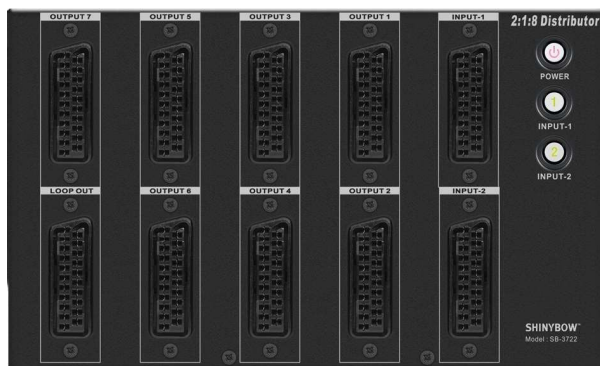

SB-3722

2x1:8 Scart Distribution Amplifier

Input : 2x Scart
Output : 8x Scart

SCART AUDIO AMPLIFIER

INTRODUCTION

The SB-3722 is one of the most innovative SCART signal switch and distribution product. The SB-3722 Support 2 SCART sources inputs switch to 8 SCART TV or SCART display outputs distribution amplifier. SCART support signals included of RGB S-Video (Y/C), Composite Video and Stereo Audio (AR/AL) This product provides 8 SCART outputs that are identical to the source signal. It is suitable for distributing signals from full HD HDTV, Resolutions for 480i, 480p, 576p, 720p, 1080i and 1080p. Also the VCRs, Camcoders, Video Game Consoles Video CD s, DVDs, Satellite Receivers, CATV Set Top Boxes, DVB/T....etc.

DIAGRAM TYPICAL

FEATURES

01. Support SCART 2 inputs switch to 8 outputs Distribution Amplifier
02. Input :2x SCART (RGB, S-Video, Composite Video and Stereo Audio)
Outputs:8x SCART (RGB, S-Video, Composite Video and Stereo Audio)
03. SCART Group input/output Signals included
 - RGB
 - S-Video (Y/C)
 - Composite Video
 - Audio: Stereo Audio (AR, AL)
04. Refresh: for HDTV 480i, 480p, 576p, 720p, 1080i, 1080p
05. Auto Scan 16:9 and 4:3 Screen Line vision
06. Power on status with LED display on power switch
07. Power Supply for 100~230VAC, 12VDC Universal Type switch

SPECIFICATIONS

Type of Switcher	2 in To 8 out SCART Switcher-Distribution Amplifier
Type of Signal	SCART (RGB, S-Video, Composite Video and Stereo Audio)
Video Bandwidth	380 MHz (13dB), 200 mVp-p
High Speed and fast settling	on 5V
HDTV	480i, 480p, 576p, 720p, 1080i, 1080p
Low all hostile crosstalk	-83dB @5Mhz
Scan Rates Accepted	50Hz or 60Hz
Monitor screen	Auto Scan 16:9 or 4:3
Lower power consumed	consumed full load under 650/400mA
Controls	power switch with LED readout
Safety approvals	CE, FCC
Dimension (WxDxH)	9.44" x 5.70" x 1.06" (240mm x 145mm x 27mm)
Weight	0.8 kg / 1.76 lb
Power Supply	DC 12V, @1A (World Wide Universal AC 100~240V 50/60Hz)