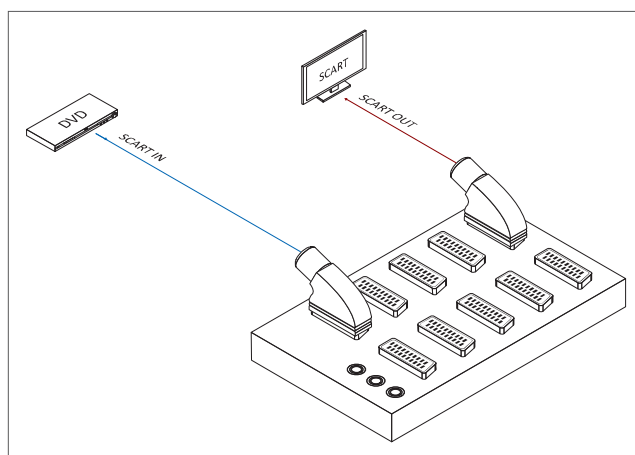

SB-3722

2x1:8 Scart Distribution Amplifier

Input : 2x Scart
Output : 8x Scart

SCART AUDIO AMPLIFIER

INTRODUCTION

The SB-3722 is one of the most innovative SCART signal switch and distribution product. The SB-3722 Support 2 SCART sources inputs switch to 8 SCART TV or SCART display outputs distribution amplifier. SCART support signals included of RGB S-Video (Y/C), Composite Video and Stereo Audio (AR/AL) This product provides 8 SCART outputs that are identical to the source signal. It is suitable for distributing signals from full HD HDTV, Resolutions for 480i, 480p, 576p, 720p, 1080i and 1080p. Also the VCRs, Camcoders, Video Game Consoles Video CD s, DVDs, Satellite Receivers, CATV Set Top Boxes, DVB/T....etc.

DIAGRAM TYPICAL

FEATURES

01. Support SCART 2 inputs switch to 8 outputs Distribution Amplifier
02. Input :2x SCART (RGB, S-Video, Composite Video and Stereo Audio)
Outputs:8x SCART (RGB, S-Video, Composite Video and Stereo Audio)
03. SCART Group input/output Signals included
 - RGB
 - S-Video (Y/C)
 - Composite Video
 - Audio: Stereo Audio (AR, AL)
04. Refresh: for HDTV 480i, 480p, 576p, 720p, 1080i, 1080p
05. Auto Scan 16:9 and 4:3 Screen Line vision
06. Power on status with LED display on power switch
07. Power Supply for 100~230VAC, 12VDC Universal Type switch

SPECIFICATIONS

Type of Switcher	2 in To 8 out SCART Switcher-Distribution Amplifier
Type of Signal	SCART (RGB, S-Video, Composite Video and Stereo Audio)
Video Bandwidth	380 MHz (13dB), 200 mVp-p
High Speed and fast settling	on 5V
HDTV	480i, 480p, 576p, 720p, 1080i, 1080p
Low all hostile crosstalk	-83dB @5Mhz
Scan Rates Accepted	50Hz or 60Hz
Monitor screen	Auto Scan 16:9 or 4:3
Lower power consumed	consumed full load under 650/400mA
Controls	power switch with LED readout
Safety approvals	CE, FCC
Dimension (WxDxH)	9.44" x 5.70" x 1.06" (240mm x 145mm x 27mm)
Weight	0.8 kg / 1.76 lb
Power Supply	DC 12V, @1A (World Wide Universal AC 100~240V 50/60Hz)