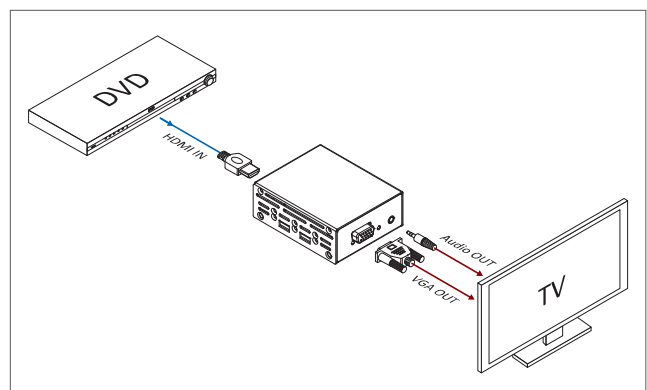

SPECIFICATIONS

Video/Audio Input Signals	VGA + Stereo Audio
Video/Audio outputs	HDMI (Digital Video+Digital Audio)
Stereo Audio	1x Audio (3.5mm jack)
Video Support	Up to WUXGA 1920x1200
Safety Approvals	CE, FCC
Wall Mount Bracket	1 inch High Wall Mount Bracket (#WM-1INCH-130MM)
Dimension (WxDxH)	2.55" x 3.14" x 1.14" (65mm x 80mm x 29mm)
Weight	0.25 kg / 0.55 lb
Power Supply	DC 12V, @1A (World Wide Universal AC 100~240V 50/60Hz)

SB-6358

HDMI To VGA Converter

HDMI™
HIGH-DEFINITION MULTIMEDIA INTERFACE

VGA CONVERTER

Input : 1x HDMI
Output : 1x VGA, 1x Audio

Ear Rack :
#WM-1INCH-130MM

DIAGRAM TYPICAL

FEATURES