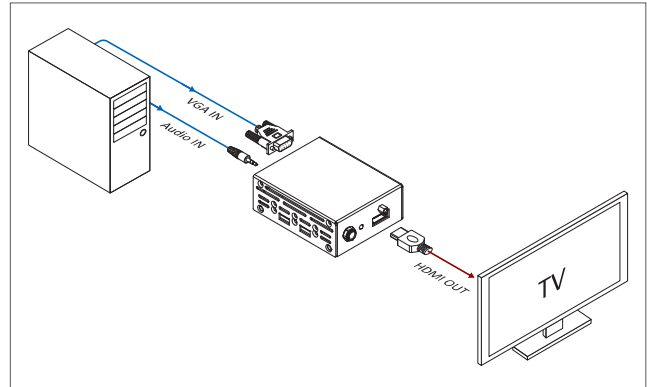

SB-6357

VGA To HDMI Converter

HDMI™
HIGH-DEFINITION MULTIMEDIA INTERFACE

VGA CONVERTER

Input : 1x VGA, 1x Audio
Output : 1x HDMI

Ear Rack :
#WM-1INCH-130MM

DIAGRAM TYPICAL

02

FEATURES

01. Analog VGA To HDMI Digital Audio Video Converter
02. Inputs : 1x VGA+Stereo Audio
03. Outputs : 1x HDMI (Digital Video/Audio)
04. Automatically detect and pass through the signal from HDMI to VGA
05. Support Video input and output resolution up to 1920x1200
06. Easy installation and no need of setting
07. Wall mounted Ear Rack included
08. Support Universal power adaptor for AC 100V~240V, 50/60Hz

SPECIFICATIONS

Video/Audio Input Signals	VGA + Stereo Audio
Video/Audio outputs	HDMI (Digital Video+Digital Audio)
Stereo Audio	1x Audio (3.5mm jack)
Video Support	Up to WUXGA 1920x1200
Safety Approvals	CE, FCC
Wall Mount Bracket	1 inch High Wall Mount Bracket (#WM-1INCH-130MM)
Dimension (WxDxH)	2.55" x 3.14" x 1.14" (65mm x 80mm x 29mm)
Weight	0.25 kg / 0.55 lb
Power Supply	DC 12V, @1A (World Wide Universal AC 100~240V 50/60Hz)